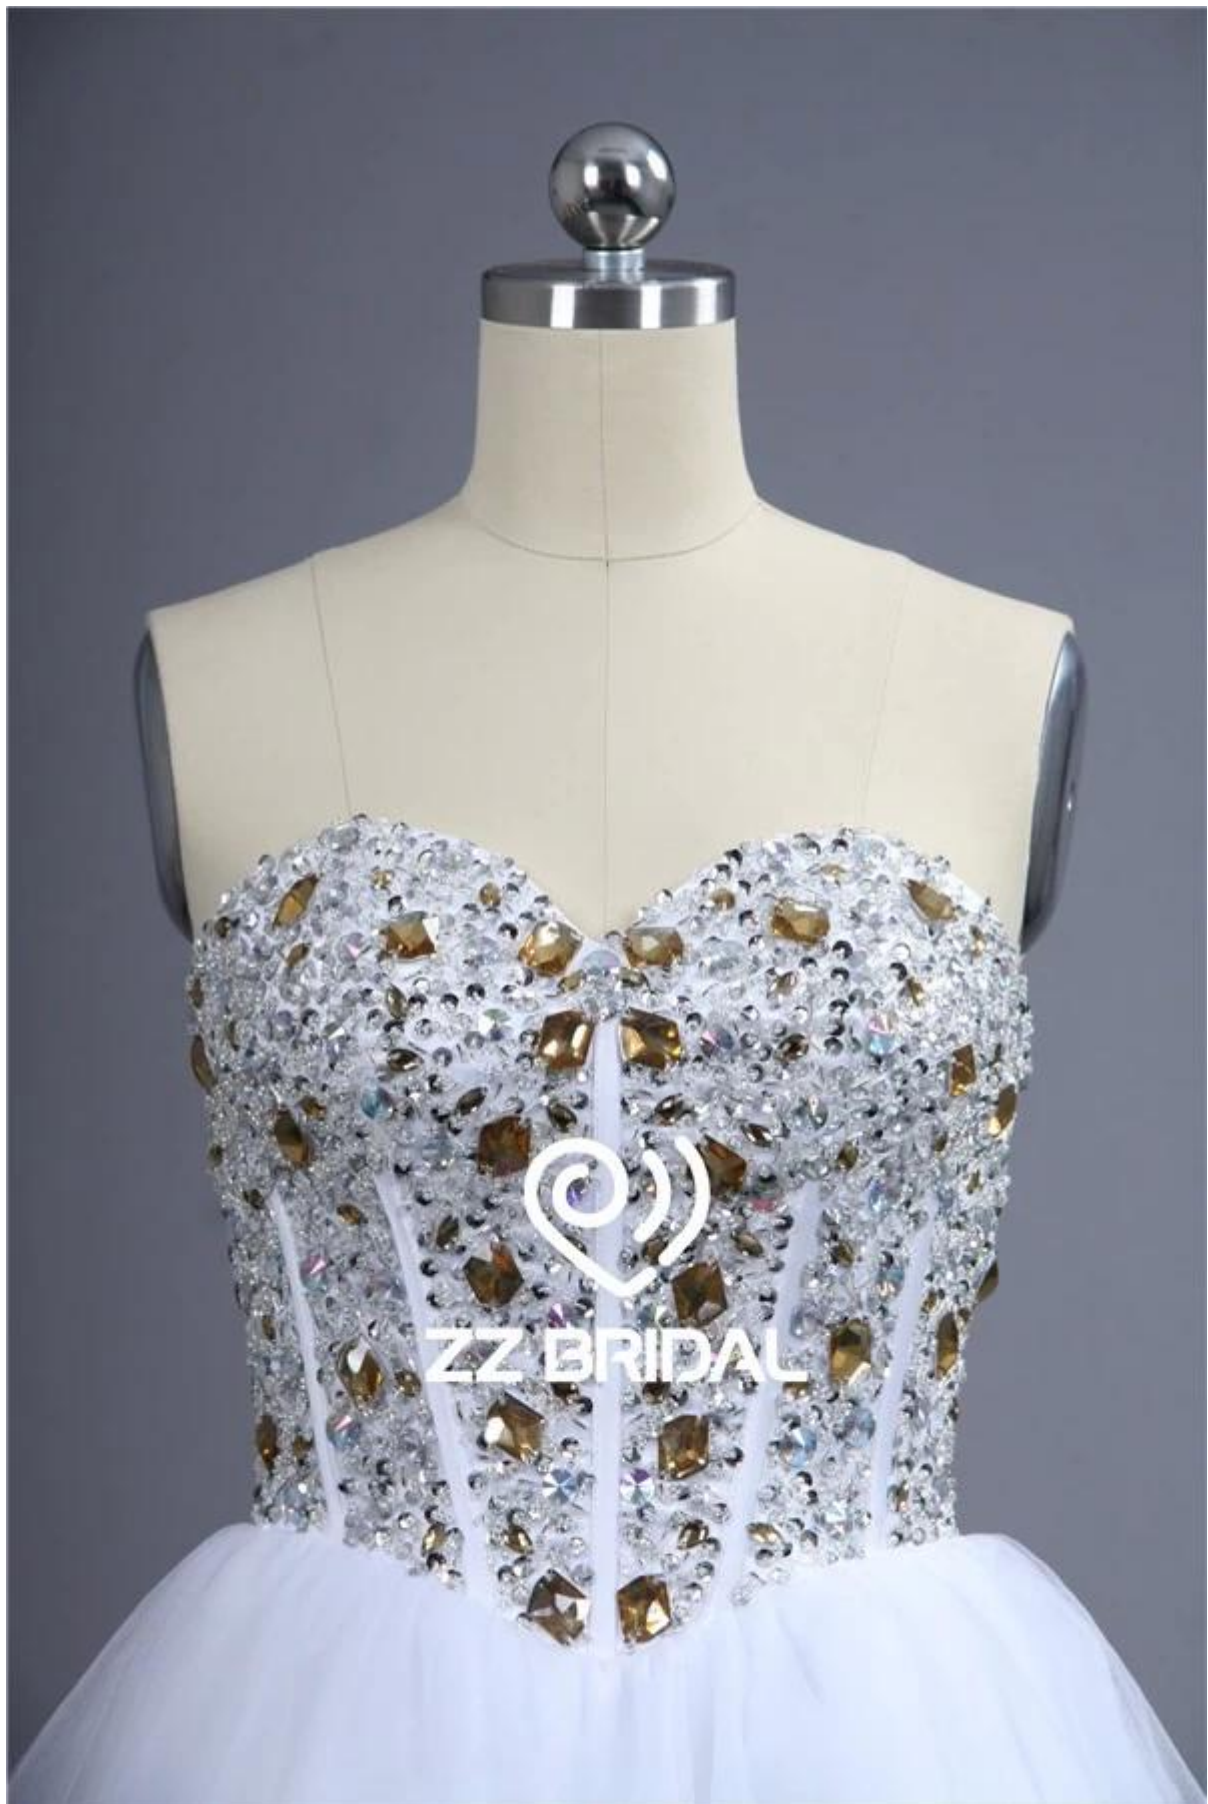

□□□□ **HMY** □□□□□□□□ □□□□ □□□□□.

**ZZ BRIDAL**

**ZZ BRIDAL**

ZZ BRIDAL

1)	品名	婚纱
2)	款式	ZZ-E5012
3)	颜色	白色
4)	尺码	1 尺码
5)	备注	OEM 婚纱 定制
6)	其他	

 <p><b>Bust</b></p>	<p>Measure around the fullest part of your bust.</p>	 <p><b>Upper Bust</b></p>	<p>Measure around the upper of your breast as shown in the picture.</p>	 <p><b>Under Bust</b></p>	<p>Measure around the under of your breast as shown in the picture.</p>
 <p><b>Waist</b></p>	<p>Measure around the smallest part of your waist as shown in the picture.</p>	 <p><b>Upper Hips</b></p>	<p>Measure around the hip-bones part as shown in the picture.</p>	 <p><b>Hips</b></p>	<p>Measure around the fullest part of your hips as shown in the picture.</p>
 <p><b>Nipple to Nipple</b></p>	<p>Measure the distance between your two nipples as shown in the picture.</p>	 <p><b>Hollow to Floor</b></p>	<p>Please stand up straight. Measure the length from hollow to floor without shoes.</p>	 <p><b>Armseye</b></p>	<p>Measure the size of the sleeve-hole as shown in the picture.</p>
 <p><b>Biceps</b></p>	<p>Measure around the fullest part of your biceps.</p>	 <p><b>Wrist</b></p>	<p>Measure around the wrist.</p>	 <p><b>Sleeve Length</b></p>	<p>Measure the length from your sholder point to the wrist.</p>
 <p><b>Shoulder to Nipple</b></p>	<p>Measure the length from the shoulder to the nipple.</p>	 <p><b>Shoulder to Waist</b></p>	<p>Measure the length from shoulder to waist (through the nipple).</p>	 <p><b>Shoulder to Shoulder</b></p>	<p>Measure the distand between the shoulders.</p>
 <p><b>Natural Height</b></p>	<p>Your height from head-top to the floor without shoes.</p>	 <p><b>Neck Girth</b></p>	<p>Measure around the neck bottom.</p>	 <p><b>Heel Height</b></p>	<p>Measure the height of your shoes' heel</p>